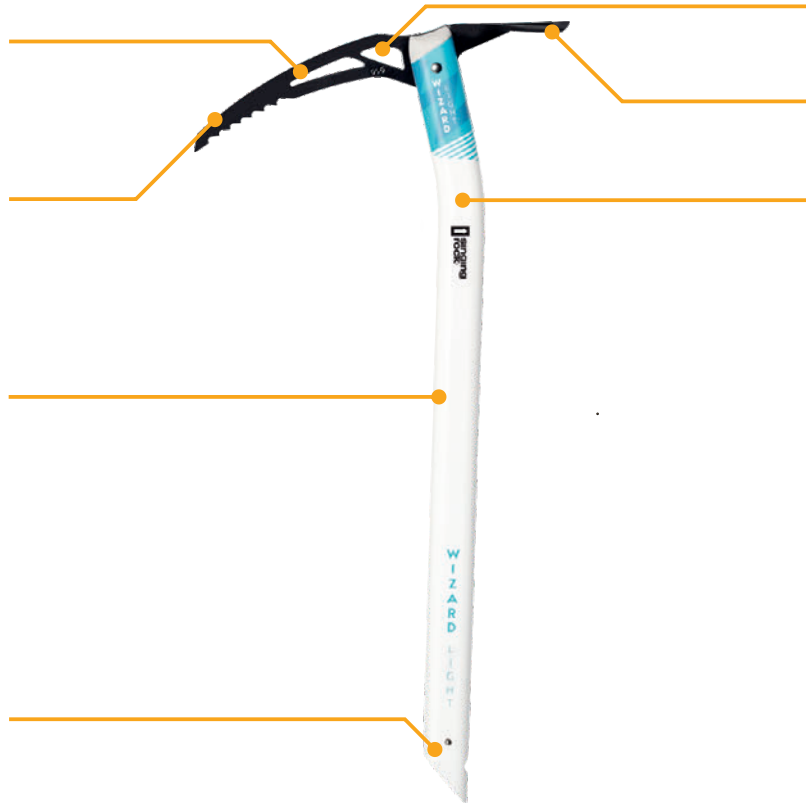

↑ WIZARD LIGHT

Our lightest ice axe designed especially for ski touring, altitude climbing and all adventures where every gram counts.

DESCRIPTION

Ice axe head is ergonomically shaped and makes self-arrest manoeuvre easier. Holes in the head is big enough for attaching a carabiner.

Pick is made of durable chromoly steel and it easily penetrates even hard snow or alpine ice.

Two different lengths.

Bottom part of the shaft is sealed against snow and equipped with a hole for attaching a carabiner. Without steel spike.

FIX and BUNGEE SINGLE leashes compatible.

Adze is designed for easy cutting of steps or snow platforms.

Curved shaft under the head makes climbing in icy or mixed terrain easier while the bottom straight part easily penetrates snow.

KEY FEATURES

- low weight
- pick of chromoly steel
- 2 different lengths

STANDARDS

CE 1019

EN 13089+A1
Shaft type 1 (B)

FEATURES

52 cm
59 cm

380 g
405 g