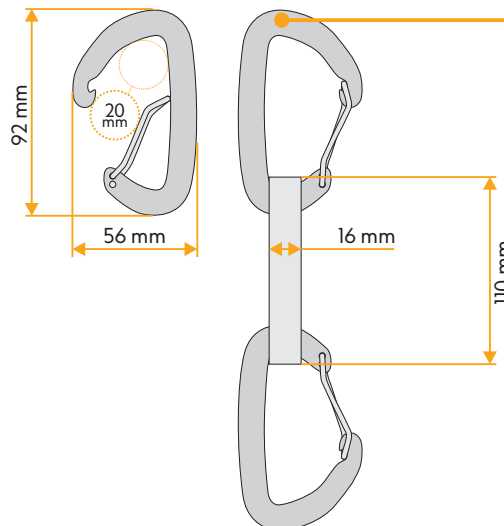

TECHNICAL DATA

0000RK001MMYY

0000 – unique serial number
RK001 – product code
MMYY – month and year of production