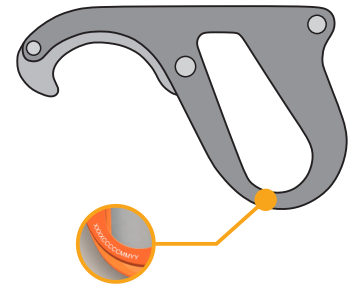

Single rope belay device with enhanced braking feature. Designed for single pitch sport climbing.

DESCRIPTION

KEY FEATURES

- works best with BORA or OXY carabiner
- braking feature works correctly
- good handling
- safe and reliable

STANDARDS

EN 15151-2

FEATURES

single rope	8.7–11 mm	84 g / 3 oz	unique number	guarantee

MATERIALS

TECHNICAL DATA

XXXX - unique serial number
 K0043 - product code
 MMY - month/year of production