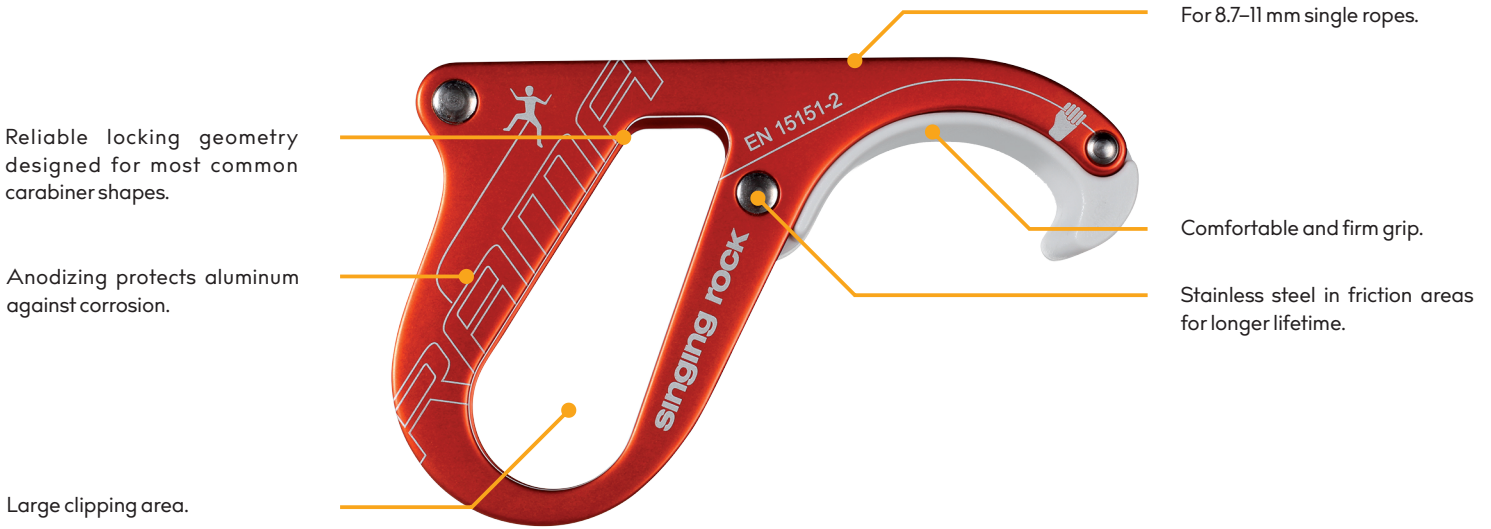

Single rope belay device with enhanced braking feature. Designed for single pitch sport climbing.

DESCRIPTION

KEY FEATURES

- works best with BORA or OXY carabiner
- braking feature works correctly
- good handling
- safe and reliable

STANDARDS

EN 15151-2

FEATURES

single rope	8.7–11 mm	84 g / 3 oz	unique number	guarantee

MATERIALS

TECHNICAL DATA

XXXX - unique serial number
 K0043 - product code
 MMY - month/year of production