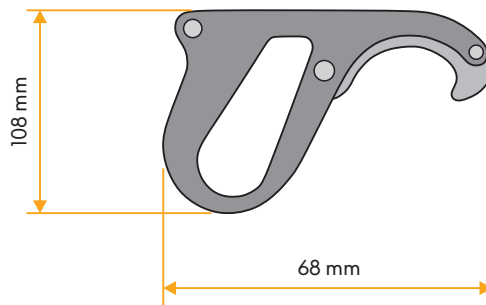

Single rope belay device with enhanced braking feature. Designed for single pitch sport climbing.

DESCRIPTION

KEY FEATURES

- works best with BORA or OXY carabiner
- braking feature works correctly
- good handling
- safe and reliable

STANDARDS

EN 15151-2

FEATURES

single rope	8.7–11 mm	84 g / 3 oz	unique number	guarantee

MATERIALS

TECHNICAL DATA

XXXX - unique serial number
 K0043 - product code
 MMY - month/year of production