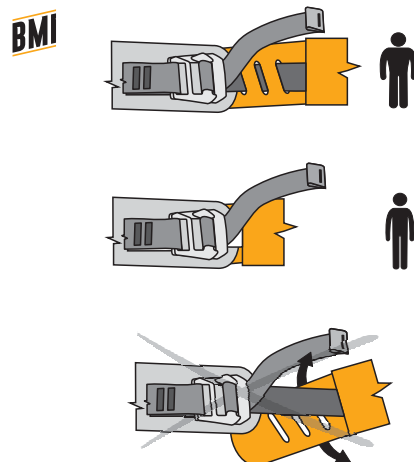

**KEY FEATURES**

- Ergonomic construction combines maximum comfort and low weight.

**STANDARDS**

CE 1019  
EN 12277, type C

**FEATURES**

**MATERIALS**

**TECHNICAL DATA**

## TECHNICAL DATA

Power distribution at the waist:

### ARA C5063 (old) vs. ARA C5070 (new)

- More durable reinforced tie-in points for longer lifetime of the harness.
- For both leg loops and waist belt the variable width webbing is used. On leg loops it goes from 16 mm to 40 mm wide inside padding for maximum comfort.
- New Rock&Lock buckles on leg loops are 16mm wide. Variable webbing is still 40 mm wide inside padding for maximum comfort.
- BMI size adjusting system.
- Meets UIAA safety requirements.