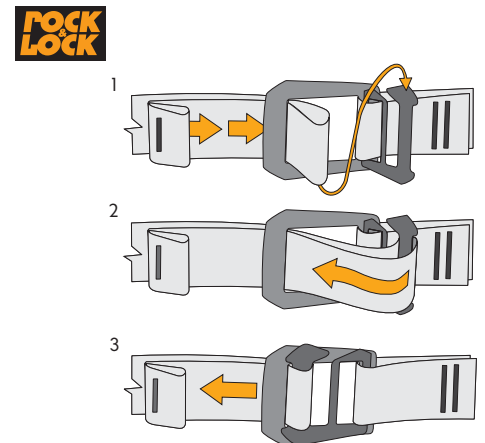

Unique, patented Rock&Lock buckle is made of stainless steel to increase corrosion resistance.

For both leg loops and waist belt the variable width webbing is used. On leg loops it goes from 16 mm to 40 mm wide inside padding for maximum comfort.

**KEY FEATURES**

- Ergonomic construction combines maximum comfort and low weight.

**STANDARDS**

CE 1019  
EN 12277, type C

**FEATURES**

**MATERIALS**

**TECHNICAL DATA**

### ARA C5063 (old) vs. ARA C5070 (new)

- More durable reinforced tie-in points for longer lifetime of the harness.
- For both leg loops and waist belt the variable width webbing is used. On leg loops it goes from 16 mm to 40 mm wide inside padding for maximum comfort.
- New Rock&Lock buckles on leg loops are 16mm wide. Variable webbing is still 40 mm wide inside padding for maximum comfort.
- BMI size adjusting system.
- Meets UIAA safety requirements.