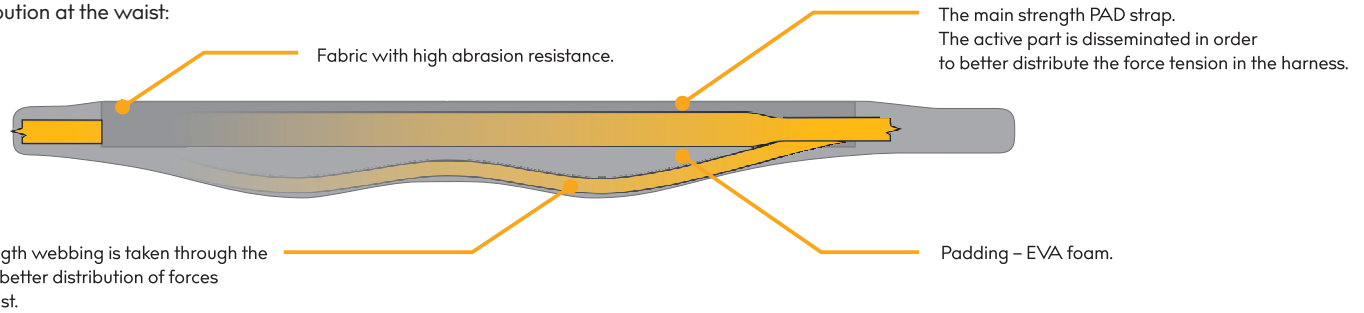

**KEY FEATURES**

- Ergonomic construction combines maximum comfort and low weight.

**STANDARDS**

CE 1019  
EN 12277, type C

**FEATURES**

**MATERIALS**

**TECHNICAL DATA**

## TECHNICAL DATA

Power distribution at the waist:

### ARA C5063 (old) vs. ARA C5070 (new)

- More durable reinforced tie-in points for longer lifetime of the harness.
- For both leg loops and waist belt the variable width webbing is used. On leg loops it goes from 16 mm to 40 mm wide inside padding for maximum comfort.
- New Rock&Lock buckles on leg loops are 16mm wide. Variable webbing is still 40 mm wide inside padding for maximum comfort.
- BMI size adjusting system.
- Meets UIAA safety requirements.