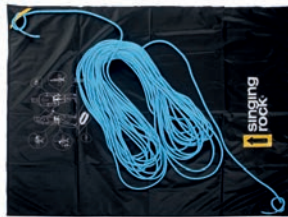

Rope fixing straps can be easily removed or hidden in the lid.

An example how to use daisy chain loops to secure additional gear (bungee cord not included).

Two internal gear loops and internal pocket for the rope tarp, climbing shoes or other equipment.

Main compartment has enough room for all your necessary climbing gear.

Included rope tarp with the dimensions 120 x 140 cm and different color of the loops for the rope ends identification.

Zippered side pocket for quick access to the guide book, water bottle or other essentials.