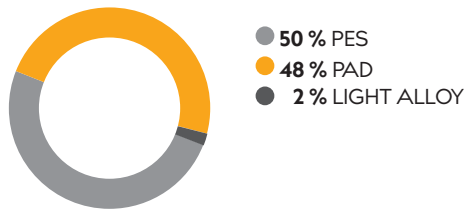

ROCKSTAR 28

Urban style shoulder bag with removable rope tarp for gym climbing or bouldering.

DESCRIPTION

Main compartment suitable for carrying a 70 m rope and climbing gear inside.

Inside removable rope tarp with dimensions 135 x 150 cm

Easy adjustment by a closure system with light alloy buckles.

Fully adjustable shoulder strap with comfortable padding.

Durable handle for easy carrying in hand.

Two side pockets for small items.

Reinforced bottom, sides and back part for longer lifetime and comfortable wearing of the bag.

FEATURES

845 g/1.86 lb

2 YEARS guarantee

28 l volume

MATERIAL COMPOSITION