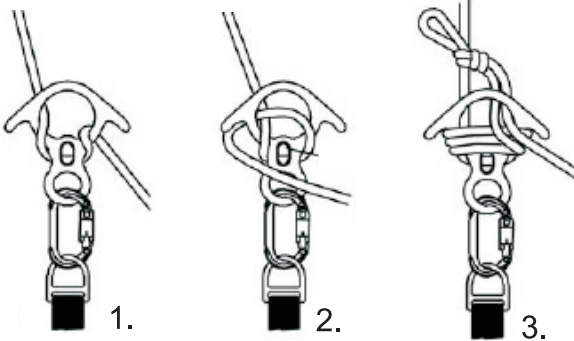

Big figure eight.

K6180ZO

Big figure eight for special use.

Weight: 459 g
Strength: $\lt; \gt 40\text{ kN}$
Material: Stainless steel

Working: No
Mountaineering: No
Freeclimb: No
Rescue: Yes
Speleology: No
Ferrata: No

Figure eight for special use - rescue, intervention etc.

- special shape for multiple rope locking
- rappelling with heavy loads
- high strength

Rope locking:

Size: